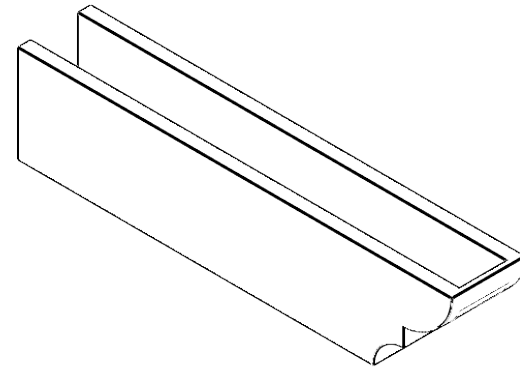

ITEM NUMBER: RFTURO060X08000X36000X008RID00RCPR

6"W X 8"H X 36"L TIMBERTHANE ROUGH CEDAR RIDGEWOOD FAUX WOOD OPEN RAFTER TAIL, 8"L
END, PRIMED TAN **36"**

SIDE PROFILE

FRONT PROFILE

ISOMETRIC

GENERATED DATE : 03/02/2023

EKENA MILLWORK
2300 WEST MAIN ST.
CLARKSVILLE, TX 75426
TOLL FREE: 866-607-0453
WWW.EKENAMILLWORK.COM

NOTES

1. INSTALLATION TO BE COMPLETED IN ACCORDANCE WITH MANUFACTURER'S SPECIFICATIONS.
2. DRAWING MAY NOT BE TO SCALE
3. THIS DRAWING IS INTENDED FOR DESIGN AND PLANNING PURPOSES ONLY.
4. ALL INFORMATION CONTAINED HEREIN WAS CURRENT AT THE TIME OF DEVELOPMENT BUT MUST BE REVIEWED AND APPROVED BY THE PRODUCT MANUFACTURER TO BE CONSIDERED ACCURATE.
5. TIMBERTHANE ARCHITECTURAL PRODUCTS ARE MADE FROM HIGH DENSITY URETHANE AND COME FACTORY PRIMED