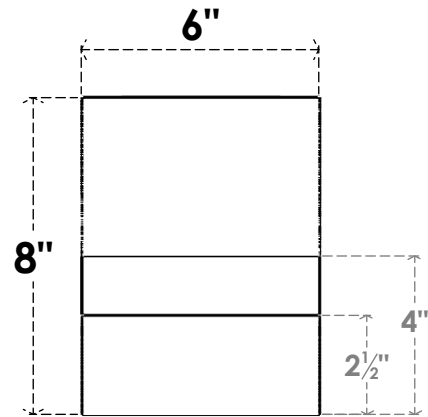

ITEM NUMBER: RFTURO060X08000X36000X008RID00RCPR

6"W X 8"H X 36"L TIMBERTHANE ROUGH CEDAR RIDGEWOOD FAUX WOOD OPEN RAFTER TAIL, 8"L
END, PRIMED TAN **36"**

SIDE PROFILE

FRONT PROFILE

ISOMETRIC

GENERATED DATE : 03/02/2023