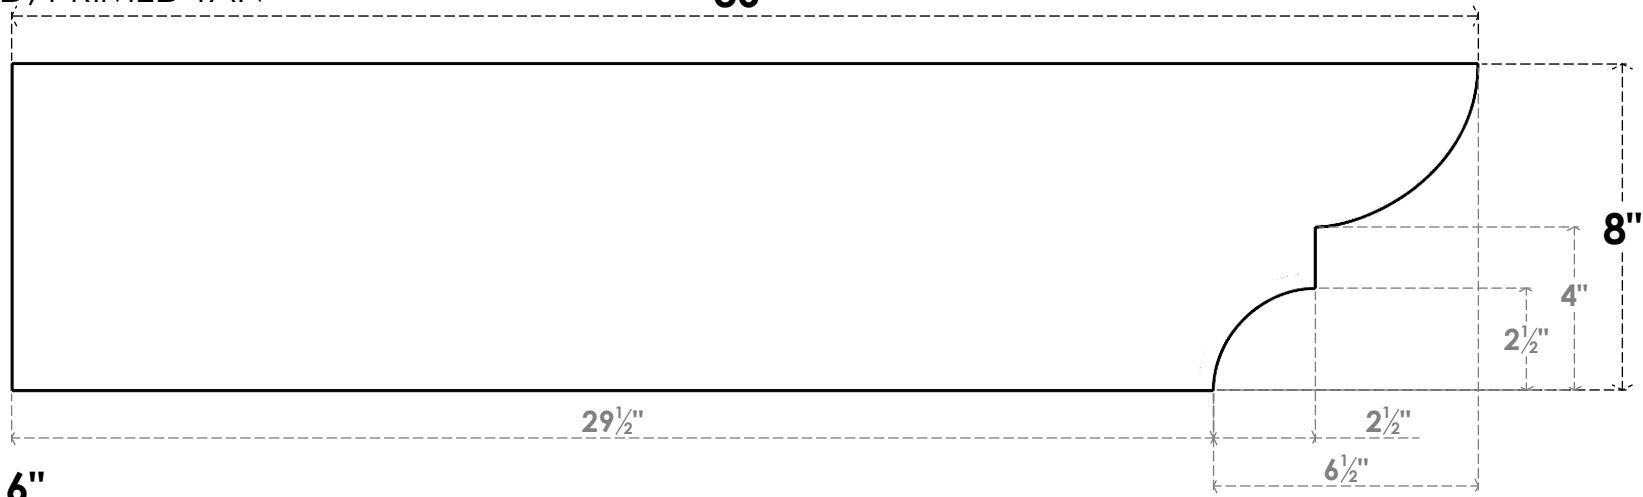

ITEM NUMBER: RFTURO060X08000X36000X008RID00RCPR

6"W X 8"H X 36"L TIMBERTHANE ROUGH CEDAR RIDGEWOOD FAUX WOOD OPEN RAFTER TAIL, 8"L
END, PRIMED TAN **36"**

SIDE PROFILE

FRONT PROFILE

ISOMETRIC

GENERATED DATE : 03/02/2023